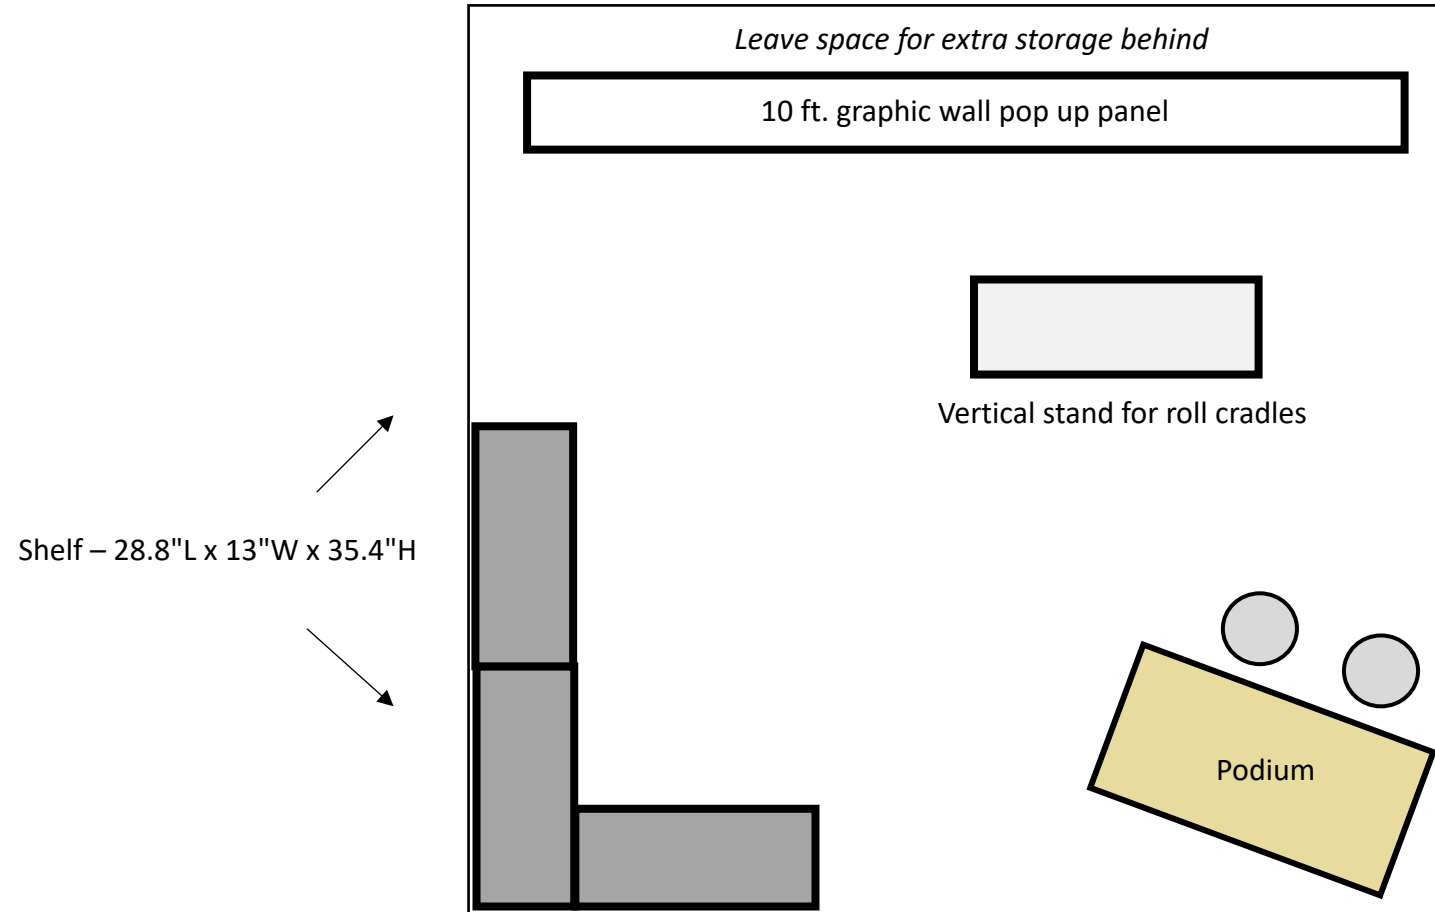

Package #6

Booth size - 10x10 (Cannabis)

- 10 ft. graphic wall pop up panel (Cannabis)
- **Shelf - 35-3/4"L x 20"W x 63"H (2 silver)**
- **Small Shelf - 28.8"L x 13"W x 35.4"H (2 white)**
- Branded counter graphic (Cannabis)
- Tabletop clear literature stand (1)
- **Do not send Tablecloth**

Package #7

Booth size - 10x10 (Cannabis)

- 10 ft. graphic wall pop up panel (Cannabis)
- **Shelf - 35-3/4"L x 20"W x 63"H (2 silver)**
- **Small Shelf - 28.8"L x 13"W x 35.4"H (2 white)**
- 6ft Tablecloth
- Tabletop clear literature stand (1)
- **Do not send podium wrap**

Package #8

Booth size - 10x20 (Cannabis)

- 10 ft. graphic wall pop up panel
- **Shelf - 35-3/4"L x 20"W x 63"H (2 silver)**
- **Small Shelf - 28.8"L x 13"W x 35.4"H (4 white)**
- Podium with branded cover
- Cannabis pull-up banner (1)
- Order meeting table from show services (1 counter height/4 chairs)

- Beneficial to root systems
- Available in resin or sustainable fiber
- Suitable for low or high-density plantings both indoors and outdoors
- Cost-effective

HC Leader in Horticultural Containers

Booth size - 10x10 (Protective Packaging)