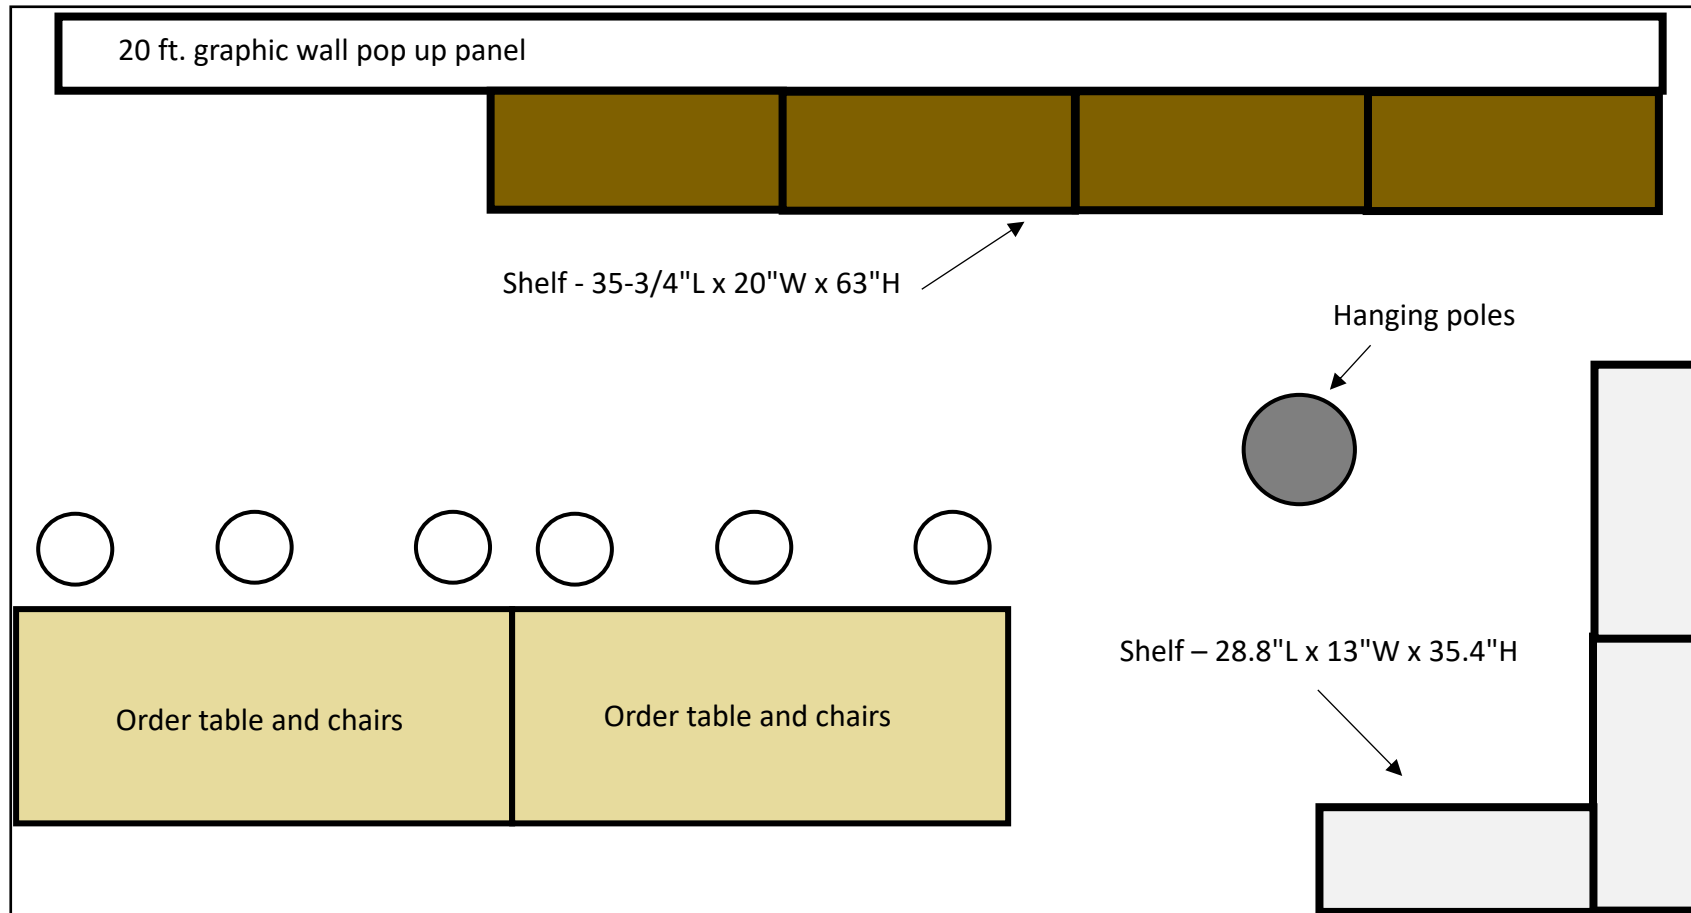

Package #1

Booth size - 10x30

- 20 ft. graphic wall pop up panel
- **RETAIL - Shelf - 35-3/4\"L x 20\"W x 63\"H (4 white)**
- **GROWER - Shelf - 35-3/4\"L x 20\"W x 63\"H (6 brown)**
- Tablecloth – 8ft. (2)
- Hanging basket poles (1)

Package #1A

Booth size - 10x30

- 20 ft. graphic wall pop up panel
- **Shelf - 35-3/4\"L x 20\"W x 63\"H (2 white)**
- **Shelf - 35-3/4\"L x 20\"W x 63\"H (6 brown)**
- Tablecloth – 8ft.
- Hanging basket poles (2)

Package #2

Booth size - 10x20

- 20 ft. graphic wall pop up panel
- **Small Shelf - 28.8\"L x 13\"W x 35.4\"H (3 white)**
- **Shelf - 35-3/4\"L x 20\"W x 63\"H (4 brown)**
- Tablecloth – 6ft. (2)
- Hanging basket poles (1)

Package #3

Booth size - 10x20

- 20 ft. graphic wall pop up panel
- **Shelf - 35-3/4\"L x 20\"W x 63\"H (4 brown)**
- **Shelf - 35-3/4\"L x 20\"W x 63\"H (2 white)**
- Tablecloth – 6ft. (1)
- Hanging basket poles (1)