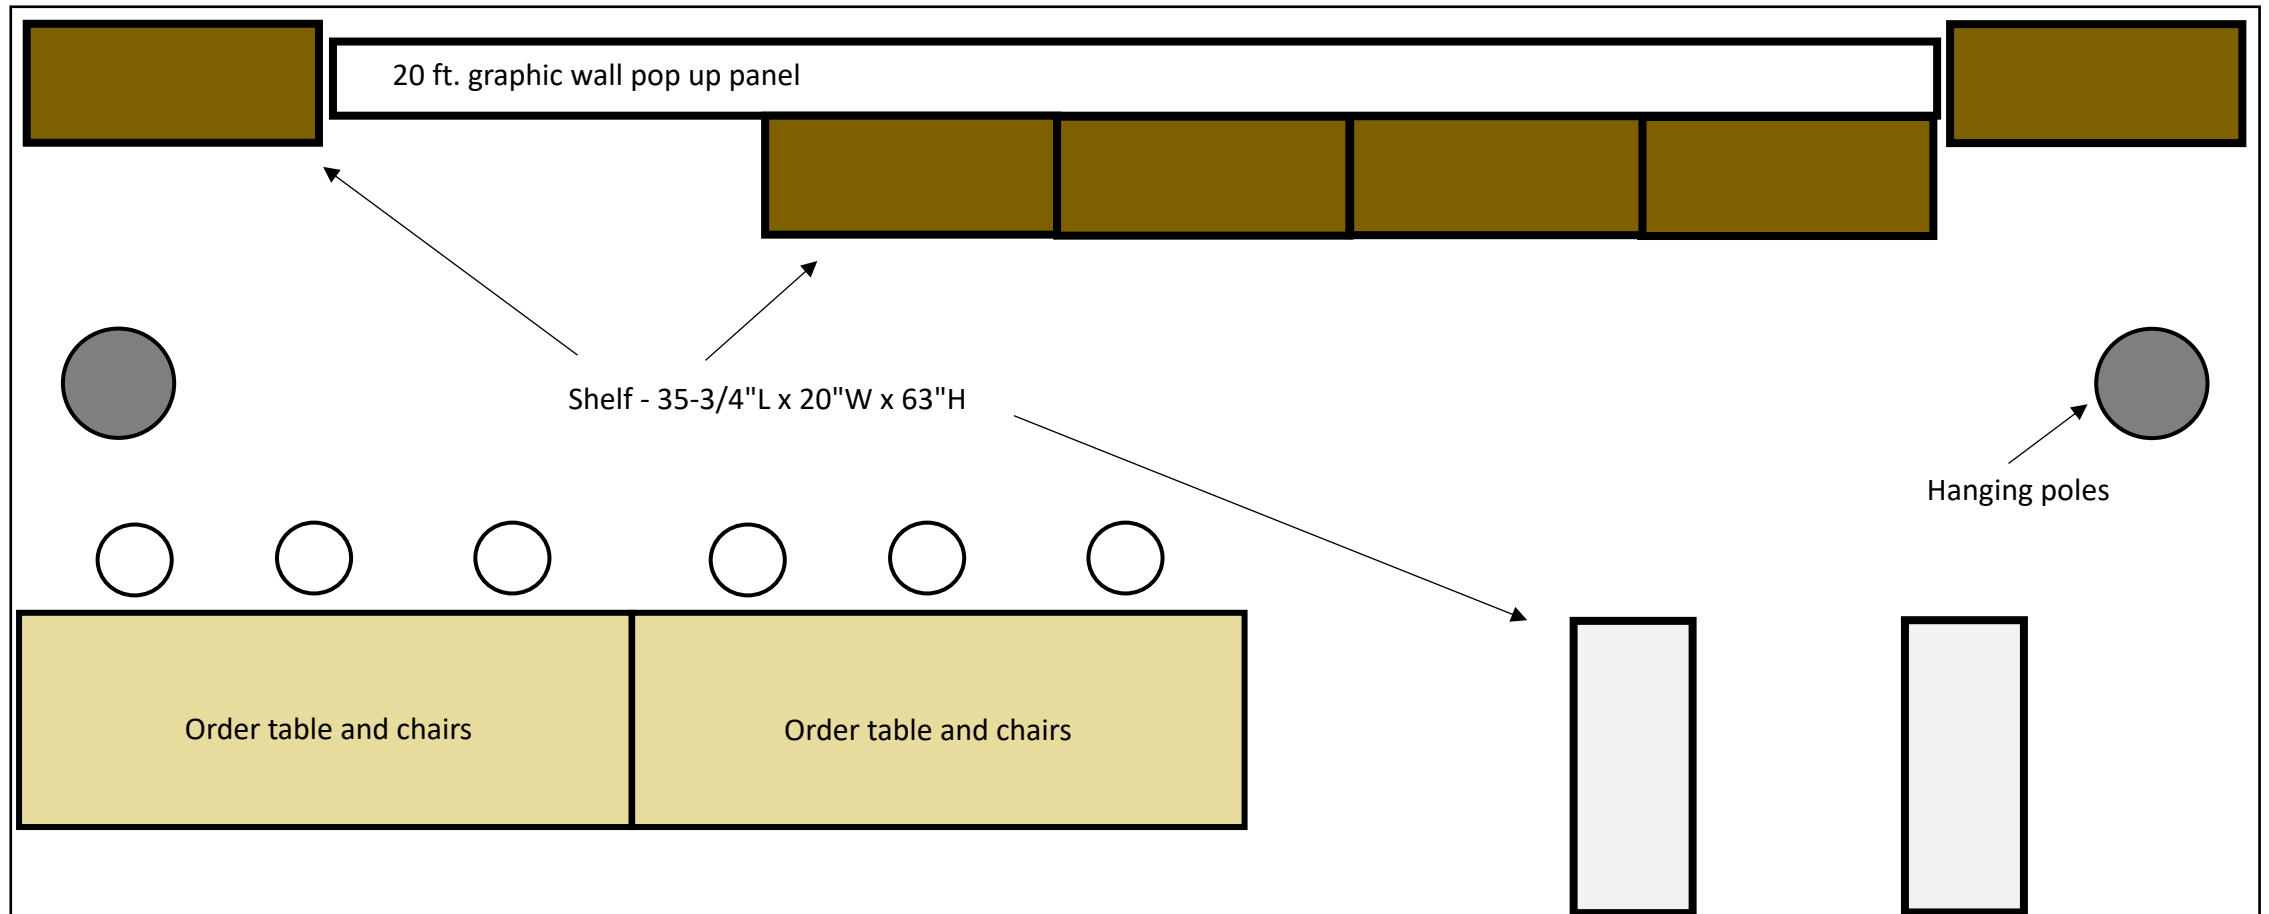

Leader in
Horticultural
Containers

TRADE SHOW PACKAGES

For questions, contact
Craig Ruvere, Marketing Communications Manager
cruvere@hc-companies.com

Effective as of 7/13/22

Booth size - 10x30

- 20 ft. graphic wall pop up panel
- Shelf - 35-3/4\"L x 20\"W x 63\"H (2 white)
- Shelf - 35-3/4\"L x 20\"W x 63\"H (6 brown)
- Tablecloth – 8ft. (2)
- Hanging basket poles (2)

Package #1

Booth size - 10x30

- 20 ft. graphic wall pop up panel
- **RETAIL - Shelf - 35-3/4\"L x 20\"W x 63\"H (4 white)**
- **GROWER - Shelf - 35-3/4\"L x 20\"W x 63\"H (6 brown)**
- Tablecloth – 8ft. (2)
- Hanging basket poles (1)

Package #1A

Booth size - 10x30

- 20 ft. graphic wall pop up panel
- **Shelf - 35-3/4\"L x 20\"W x 63\"H (2 white)**
- **Shelf - 35-3/4\"L x 20\"W x 63\"H (6 brown)**
- Tablecloth – 8ft.
- Hanging basket poles (2)

Package #2

Booth size - 10x20

- 20 ft. graphic wall pop up panel
- **Small Shelf - 28.8\"L x 13\"W x 35.4\"H (3 white)**
- **Shelf - 35-3/4\"L x 20\"W x 63\"H (4 brown)**
- Tablecloth – 6ft. (2)
- Hanging basket poles (1)