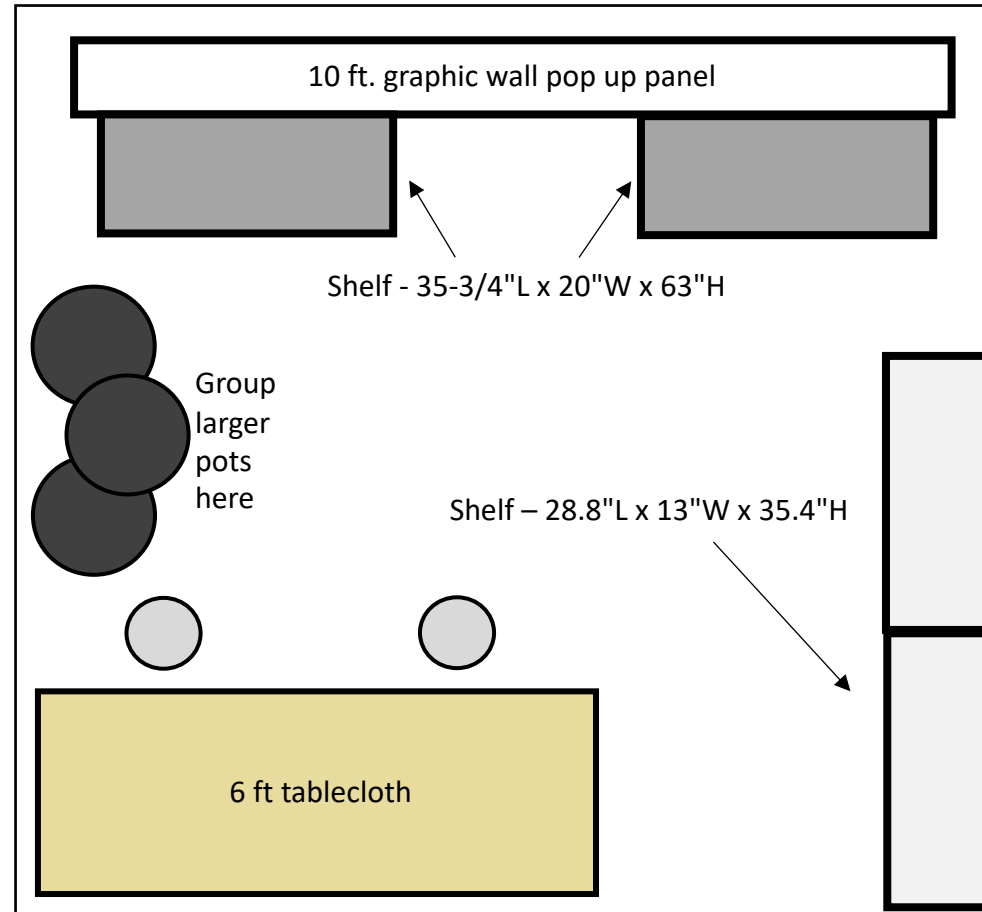

Package #5

Booth size - 10x10

- 10 ft. graphic wall pop up panel
- **Shelf - 35-3/4"L x 20"W x 63"H (3 brown)**
- **Small Shelf - 28.8"L x 13"W x 35.4"H (2 white)**
- Tablecloth – 6 ft. (1)
- Hanging basket poles (1)

Package #6

Booth size - 10x10 (Cannabis)

- 10 ft. graphic wall pop up panel (Cannabis)
- **Shelf - 35-3/4"L x 20"W x 63"H (2 silver)**
- **Small Shelf - 28.8"L x 13"W x 35.4"H (2 white)**
- Branded counter graphic (Cannabis)
- Tabletop clear literature stand (1)
- **Do not send Tablecloth**

Package #7

Booth size - 10x10 (Cannabis)

- 10 ft. graphic wall pop up panel (Cannabis)
- **Shelf - 35-3/4"L x 20"W x 63"H (2 silver)**
- **Small Shelf - 28.8"L x 13"W x 35.4"H (2 white)**
- 6ft Tablecloth
- Tabletop clear literature stand (1)
- **Do not send podium wrap**

Package #8

Booth size - 10x20 (Cannabis)

- 10 ft. graphic wall pop up panel
- **Shelf - 35-3/4"L x 20"W x 63"H (2 silver)**
- **Small Shelf - 28.8"L x 13"W x 35.4"H (4 white)**
- Podium with branded cover
- Cannabis pull-up banner (1)
- Order meeting table from show services (1 counter height/4 chairs)