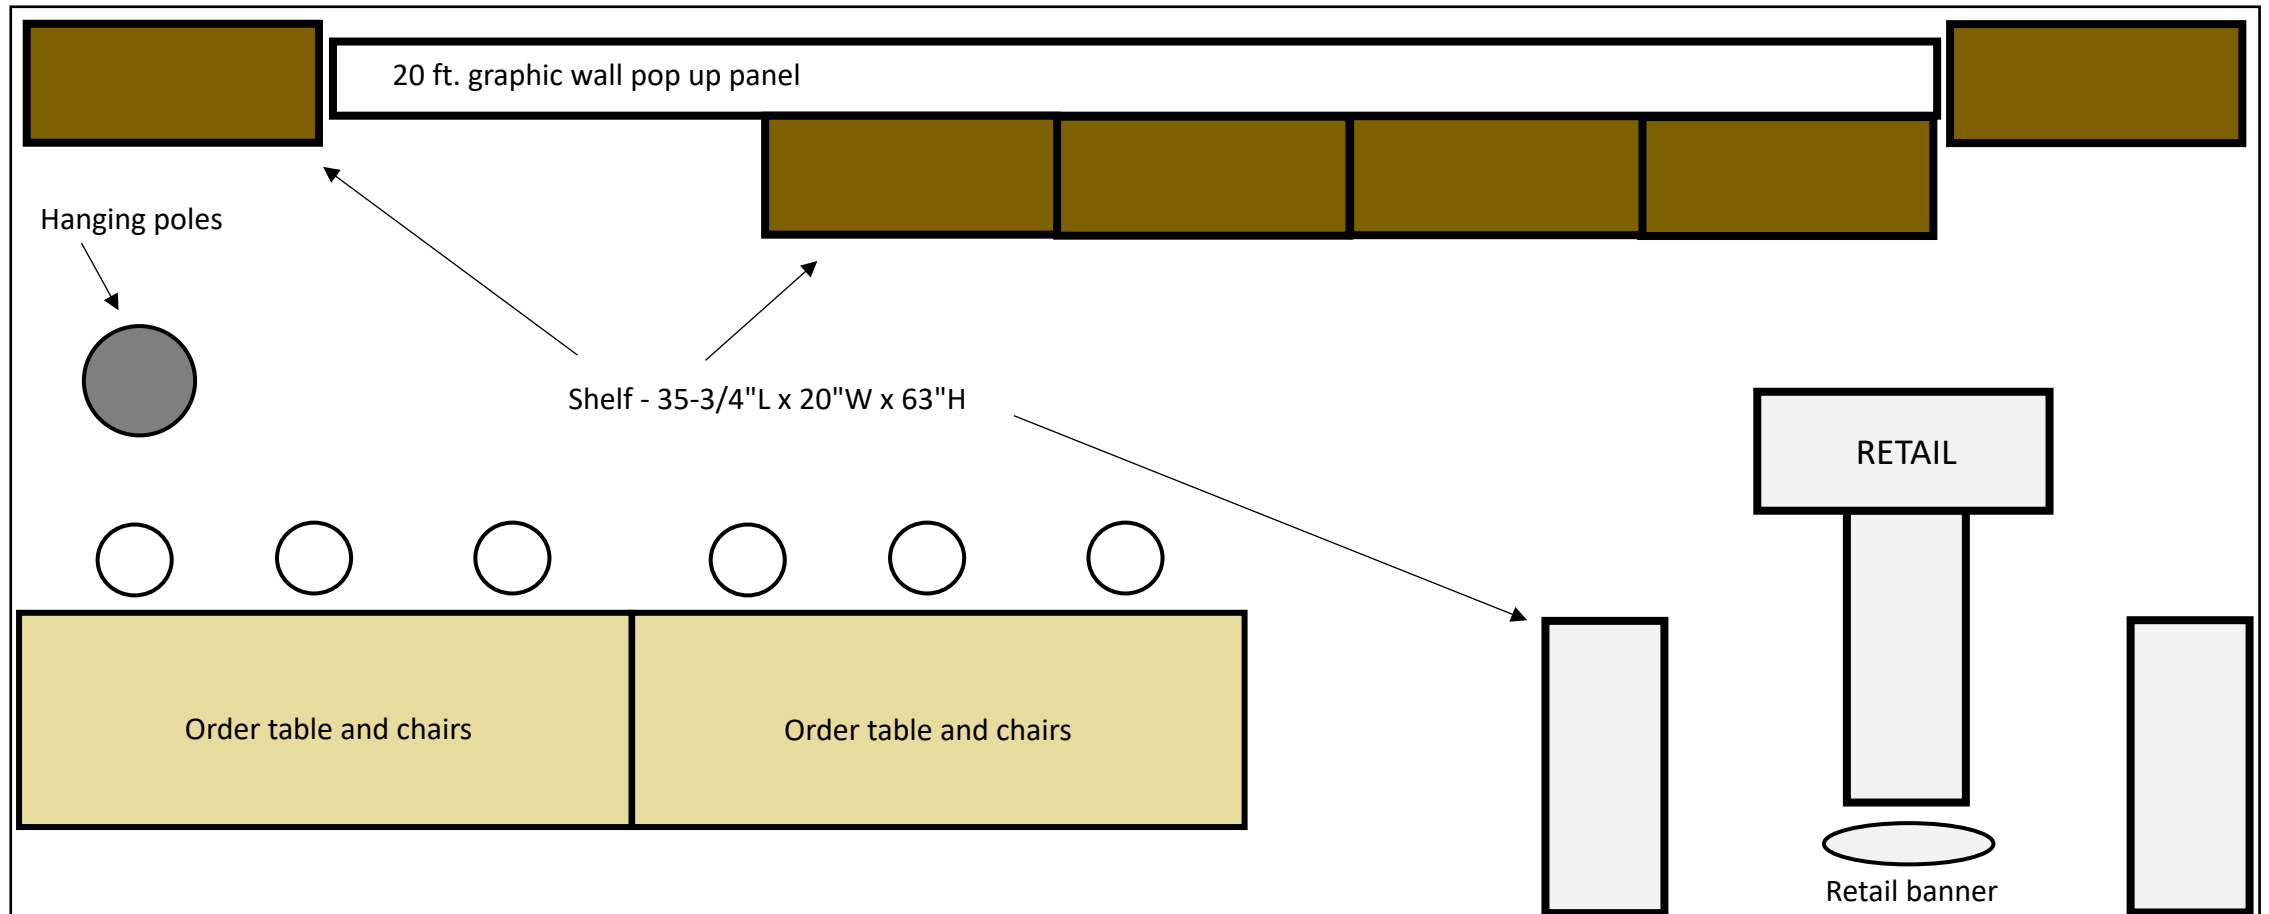

Leader in
Horticultural
Containers

TRADE SHOW PACKAGES

For questions, contact
Craig Ruvere, Marketing Communications Manager
cruvere@hc-companies.com

Effective as of 7/13/22

Booth size - 10x30

- 20 ft. graphic wall pop up panel
- Shelf - 35-3/4\"L x 20\"W x 63\"H (2 white)
- Shelf - 35-3/4\"L x 20\"W x 63\"H (6 brown)
- Tablecloth – 8ft. (2)
- Hanging basket poles (2)

Package #1

Booth size - 10x30

- 20 ft. graphic wall pop up panel
- **RETAIL - Shelf - 35-3/4\"L x 20\"W x 63\"H (4 white)**
- **GROWER - Shelf - 35-3/4\"L x 20\"W x 63\"H (6 brown)**
- Tablecloth – 8ft. (2)
- Hanging basket poles (1)

Package #1A

Booth size - 10x30

- 20 ft. graphic wall pop up panel
- **Shelf - 35-3/4\"L x 20\"W x 63\"H (2 white)**
- **Shelf - 35-3/4\"L x 20\"W x 63\"H (6 brown)**
- Tablecloth – 8ft.
- Hanging basket poles (2)

Package #2

Booth size - 10x20

- 20 ft. graphic wall pop up panel
- **Small Shelf - 28.8\"L x 13\"W x 35.4\"H (3 white)**
- **Shelf - 35-3/4\"L x 20\"W x 63\"H (4 brown)**
- Tablecloth – 6ft. (2)
- Hanging basket poles (1)