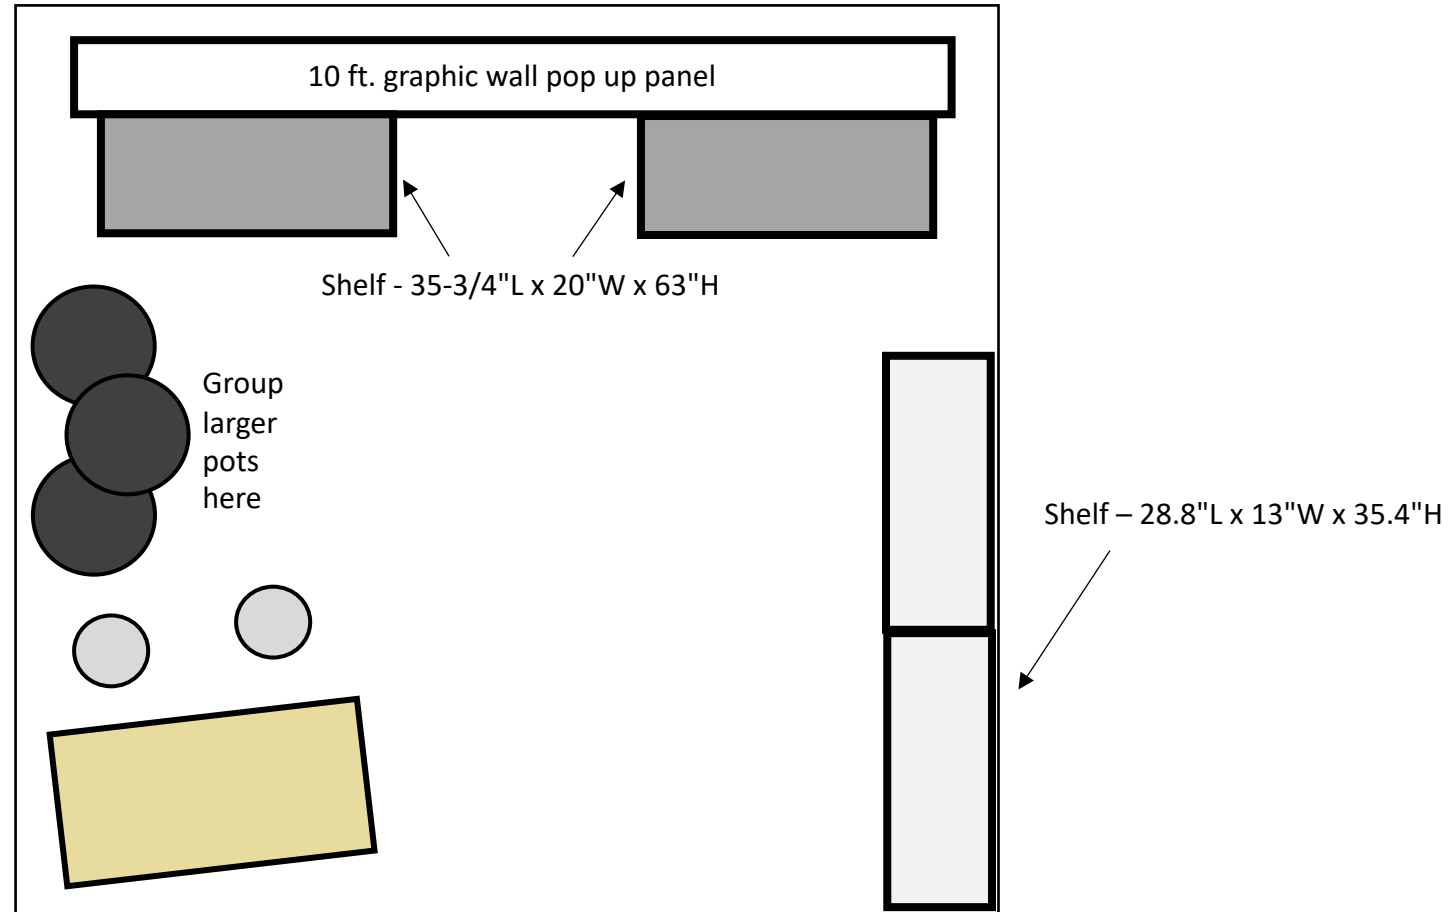

Package #4

Booth size - 10x20

- 20 ft. graphic wall pop up panel
- **Shelf - 35-3/4\"L x 20\"W x 63\"H (4 brown)**
- **Shelf - 35-3/4\"L x 20\"W x 63\"H (2 white)**
- Tablecloth – 8ft. (1)
- Hanging basket poles (1)

Package #4A

Booth size - 10x20

- 10 ft. graphic wall pop up panel
- **Shelf - 35-3/4\"L x 20\"W x 63\"H (5 brown)**
- **Small Shelf - 28.8\"L x 13\"W x 35.4\"H (2 white)**
- Tablecloth – 6ft. (1)
- Cannabis pull-up banner (1)

Package #5

Booth size - 10x10

- 10 ft. graphic wall pop up panel
- **Shelf - 35-3/4"L x 20"W x 63"H (3 brown)**
- **Small Shelf - 28.8"L x 13"W x 35.4"H (2 white)**
- Tablecloth – 6 ft. (1)
- Hanging basket poles (1)

Package #6

Booth size - 10x10 (Cannabis)

- 10 ft. graphic wall pop up panel (Cannabis)
- **Shelf - 35-3/4"L x 20"W x 63"H (2 silver)**
- **Small Shelf - 28.8"L x 13"W x 35.4"H (2 white)**
- Branded counter graphic (Cannabis)
- Tabletop clear literature stand (1)
- **Do not send Tablecloth**