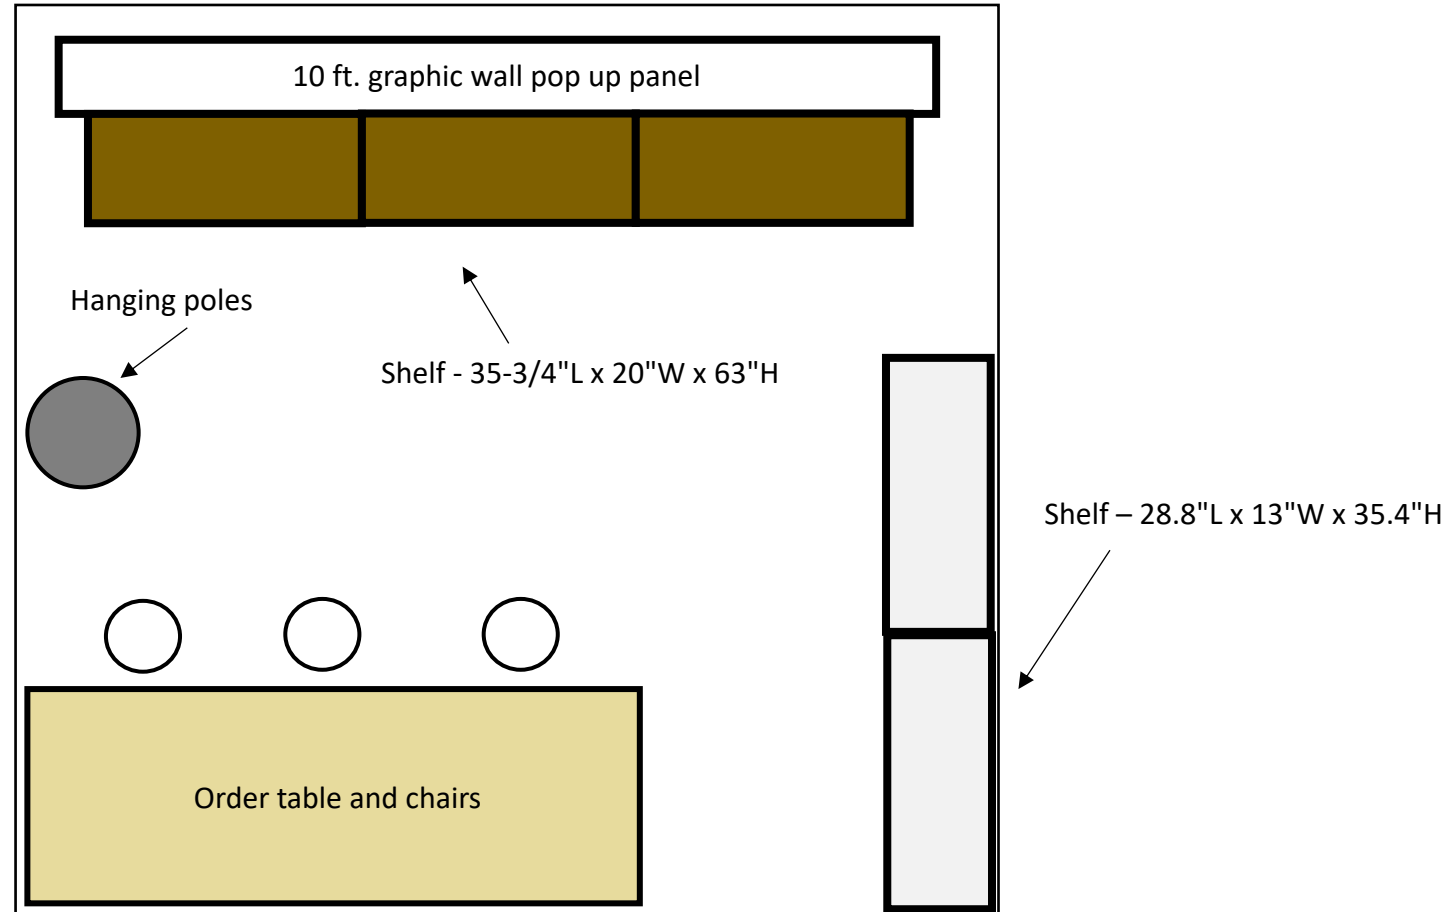

Package #4

Booth size - 10x20

- 20 ft. graphic wall pop up panel
- **Shelf - 35-3/4\"L x 20\"W x 63\"H (4 brown)**
- **Shelf - 35-3/4\"L x 20\"W x 63\"H (2 white)**
- Tablecloth – 8ft. (1)
- Hanging basket poles (1)

Package #4A

Booth size - 10x20

- 10 ft. graphic wall pop up panel
- **Shelf - 35-3/4\"L x 20\"W x 63\"H (5 brown)**
- **Small Shelf - 28.8\"L x 13\"W x 35.4\"H (2 white)**
- Tablecloth – 6ft. (1)
- Cannabis pull-up banner (1)

Package #5

Booth size - 10x10

- 10 ft. graphic wall pop up panel
- **Shelf - 35-3/4"L x 20"W x 63"H (3 brown)**
- **Small Shelf - 28.8"L x 13"W x 35.4"H (2 white)**
- Tablecloth – 6 ft. (1)
- Hanging basket poles (1)

Package #6

Booth size - 10x10 (Cannabis)

- 10 ft. graphic wall pop up panel (Cannabis)
- **Shelf - 35-3/4"L x 20"W x 63"H (2 silver)**
- **Small Shelf - 28.8"L x 13"W x 35.4"H (2 white)**
- Branded counter graphic (Cannabis)
- Tabletop clear literature stand (1)
- **Do not send Tablecloth**