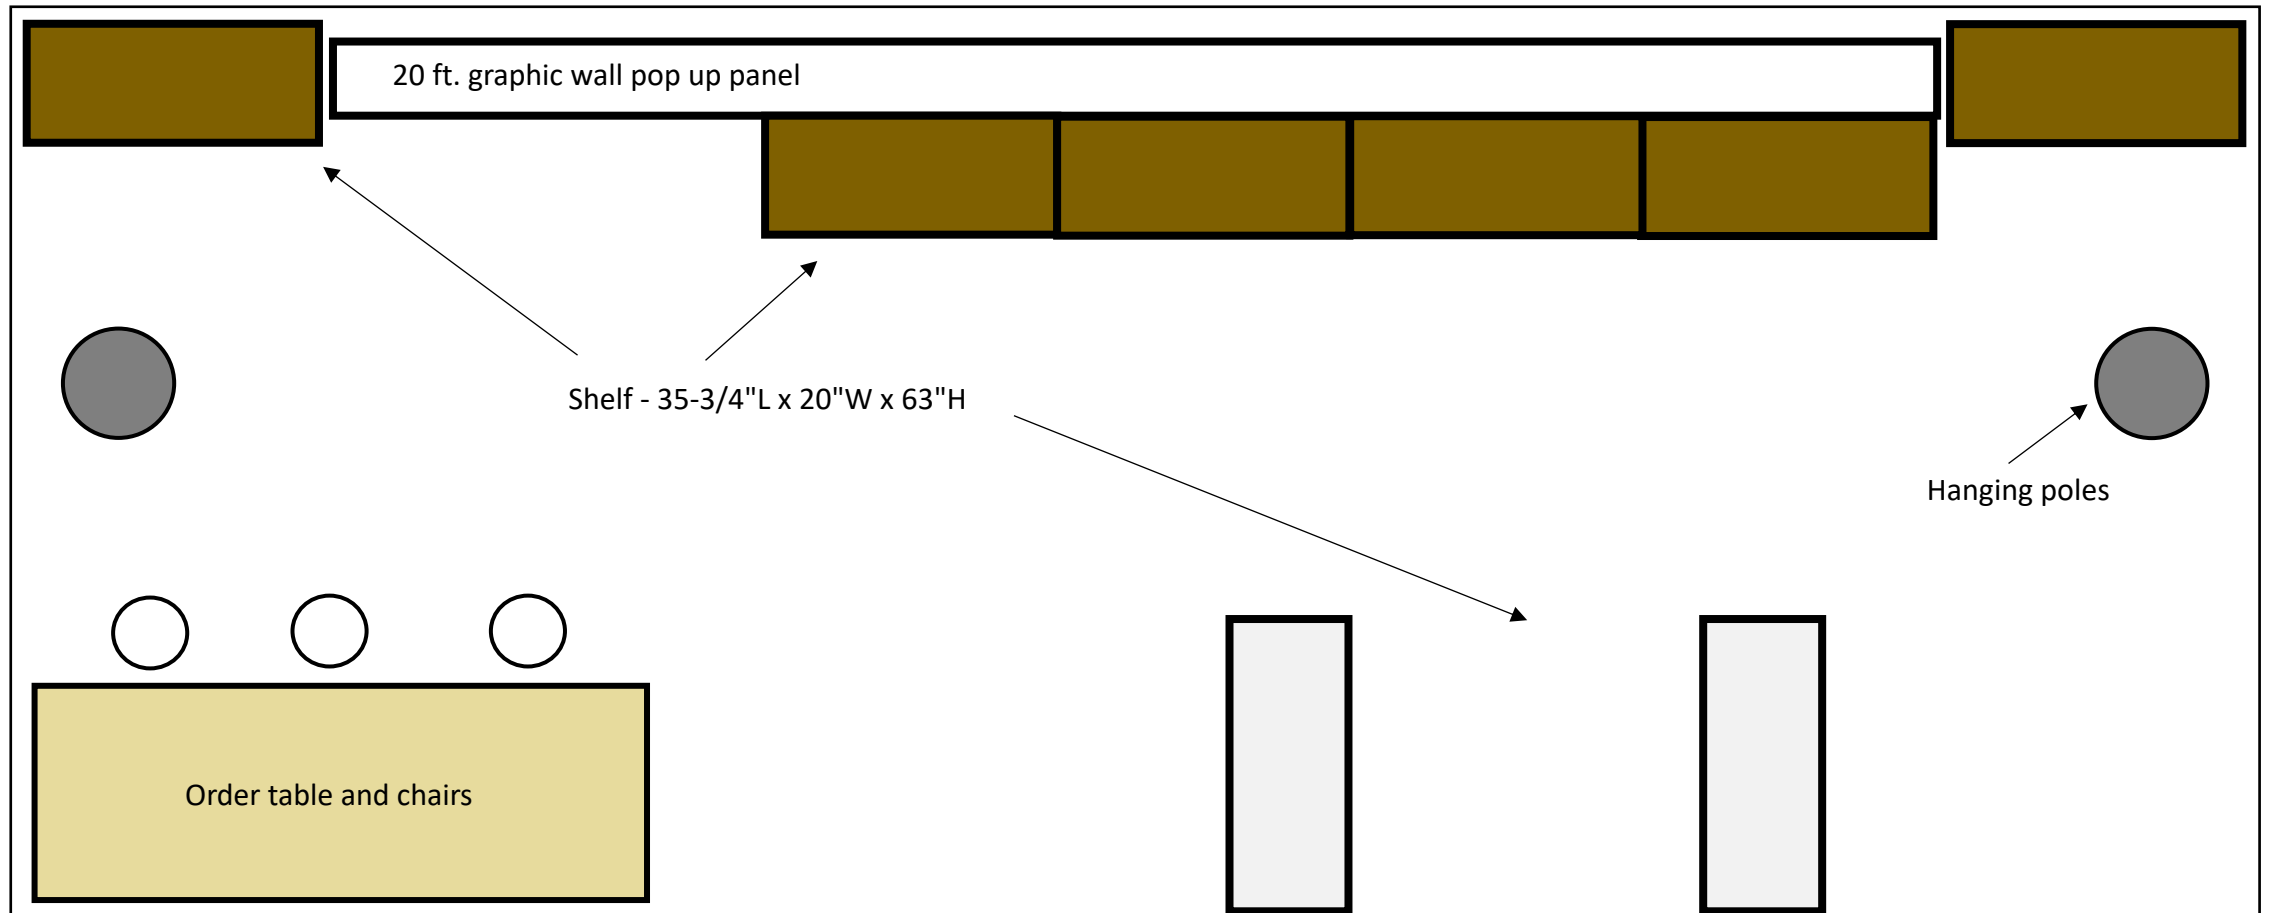

Leader in
Horticultural
Containers

TRADE SHOW PACKAGES

For questions, contact
Craig Ruvere, Marketing Communications Manager
cruvere@hc-companies.com

Effective as of 7/13/22

Booth size - 10x30

- 20 ft. graphic wall pop up panel
- Shelf - 35-3/4\"L x 20\"W x 63\"H (2 white)
- Shelf - 35-3/4\"L x 20\"W x 63\"H (6 brown)
- Tablecloth – 8ft. (2)
- Hanging basket poles (2)

Package #1

Booth size - 10x30

- 20 ft. graphic wall pop up panel
- **RETAIL - Shelf - 35-3/4\"L x 20\"W x 63\"H (4 white)**
- **GROWER - Shelf - 35-3/4\"L x 20\"W x 63\"H (6 brown)**
- Tablecloth – 8ft. (2)
- Hanging basket poles (1)

Package #1A

Booth size - 10x30

- 20 ft. graphic wall pop up panel
- **Shelf - 35-3/4\"L x 20\"W x 63\"H (2 white)**
- **Shelf - 35-3/4\"L x 20\"W x 63\"H (6 brown)**
- Tablecloth – 8ft.
- Hanging basket poles (2)

Package #2

Booth size - 10x20

- 20 ft. graphic wall pop up panel
- **Small Shelf - 28.8\"L x 13\"W x 35.4\"H (3 white)**
- **Shelf - 35-3/4\"L x 20\"W x 63\"H (4 brown)**
- Tablecloth – 6ft. (2)
- Hanging basket poles (1)