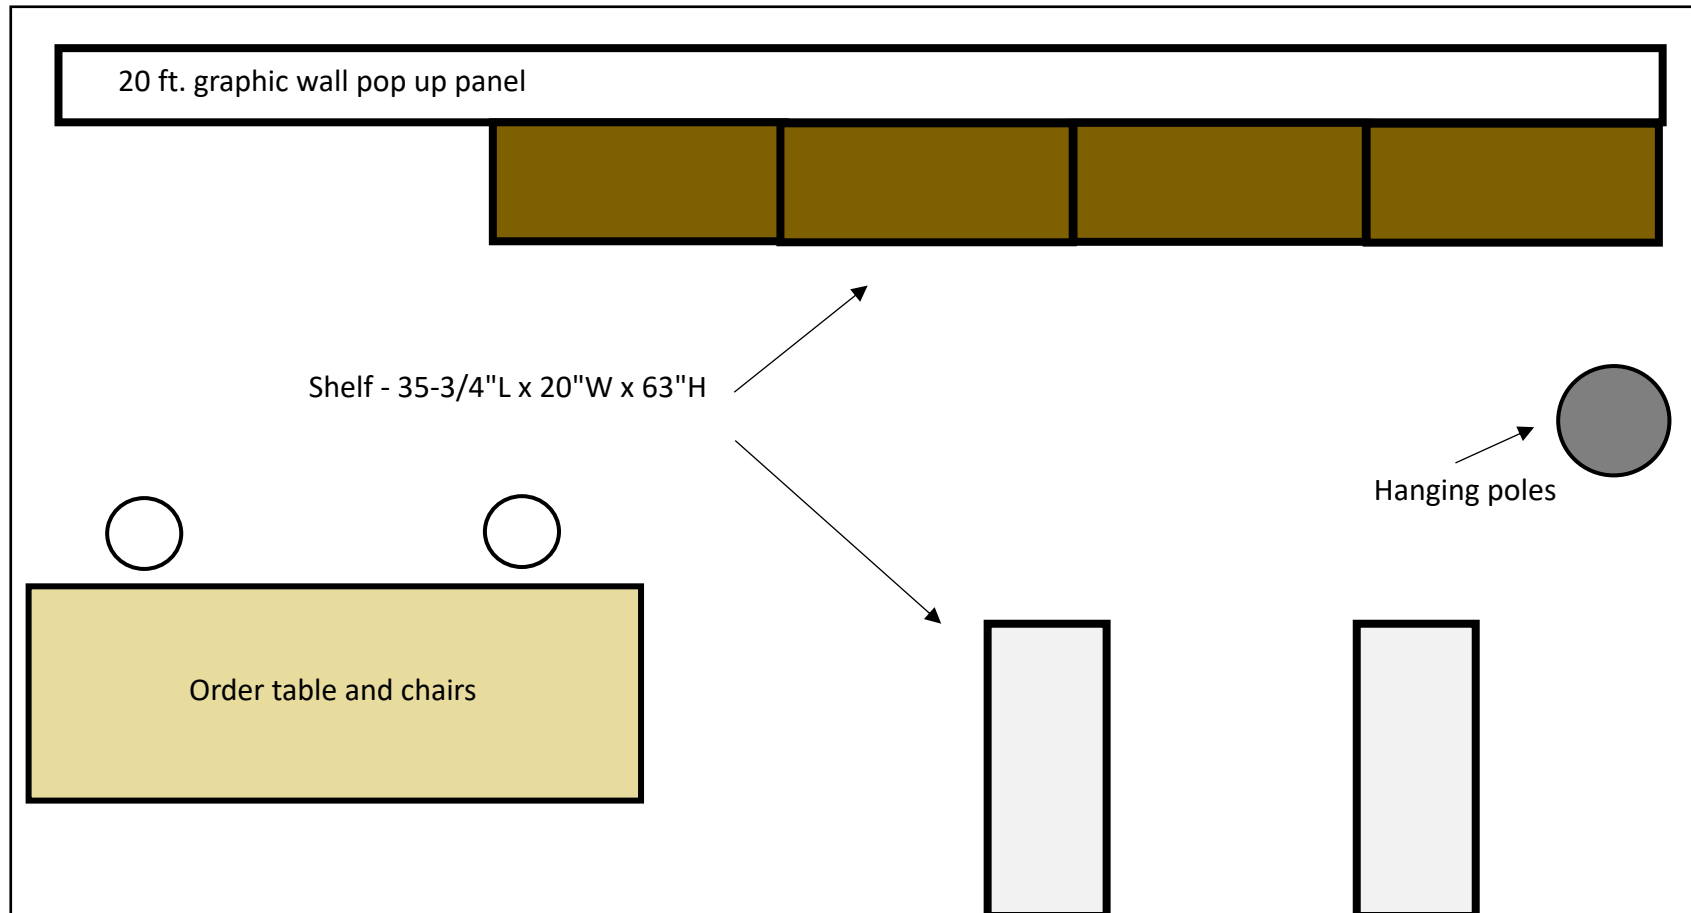

Package #2

Booth size - 10x20

- 20 ft. graphic wall pop up panel
- **Small Shelf - 28.8\"L x 13\"W x 35.4\"H (3 white)**
- **Shelf - 35-3/4\"L x 20\"W x 63\"H (4 brown)**
- Tablecloth – 6ft. (2)
- Hanging basket poles (1)

Package #3

Booth size - 10x20

- 20 ft. graphic wall pop up panel
- **Shelf - 35-3/4\"L x 20\"W x 63\"H (4 brown)**
- **Shelf - 35-3/4\"L x 20\"W x 63\"H (2 white)**
- Tablecloth – 6ft. (1)
- Hanging basket poles (1)

Package #4

Booth size - 10x20

- 20 ft. graphic wall pop up panel
- **Shelf - 35-3/4\"L x 20\"W x 63\"H (4 brown)**
- **Shelf - 35-3/4\"L x 20\"W x 63\"H (2 white)**
- Tablecloth – 8ft. (1)
- Hanging basket poles (1)

Package #4A

Booth size - 10x20

- 10 ft. graphic wall pop up panel
- **Shelf - 35-3/4\"L x 20\"W x 63\"H (5 brown)**
- **Small Shelf - 28.8\"L x 13\"W x 35.4\"H (2 white)**
- Tablecloth – 6ft. (1)
- Cannabis pull-up banner (1)