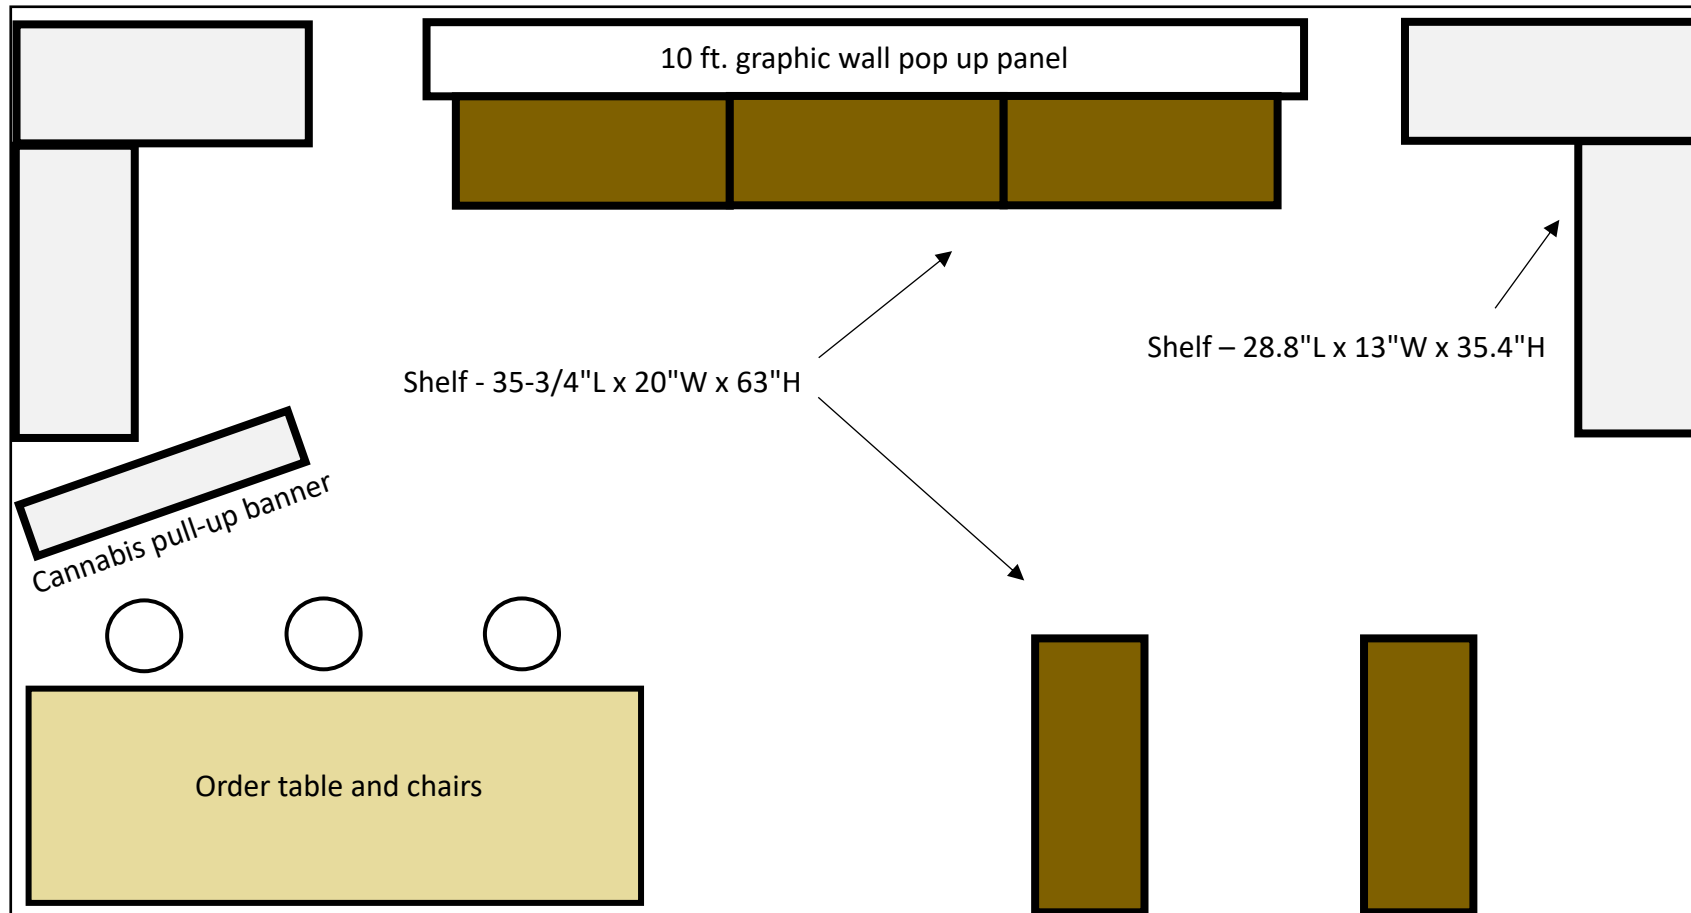

Package #3

Booth size - 10x20

- 20 ft. graphic wall pop up panel
- **Shelf - 35-3/4\"L x 20\"W x 63\"H (4 brown)**
- **Shelf - 35-3/4\"L x 20\"W x 63\"H (2 white)**
- Tablecloth – 6ft. (1)
- Hanging basket poles (1)

Package #4

Booth size - 10x20

- 20 ft. graphic wall pop up panel
- **Shelf - 35-3/4\"L x 20\"W x 63\"H (4 brown)**
- **Shelf - 35-3/4\"L x 20\"W x 63\"H (2 white)**
- Tablecloth – 8ft. (1)
- Hanging basket poles (1)

Package #4A

Booth size - 10x20

- 10 ft. graphic wall pop up panel
- **Shelf - 35-3/4\"L x 20\"W x 63\"H (5 brown)**
- **Small Shelf - 28.8\"L x 13\"W x 35.4\"H (2 white)**
- Tablecloth – 6ft. (1)
- Cannabis pull-up banner (1)

Package #5

Booth size - 10x10

- 10 ft. graphic wall pop up panel
- **Shelf - 35-3/4"L x 20"W x 63"H (3 brown)**
- **Small Shelf - 28.8"L x 13"W x 35.4"H (2 white)**
- Tablecloth – 6 ft. (1)
- Hanging basket poles (1)