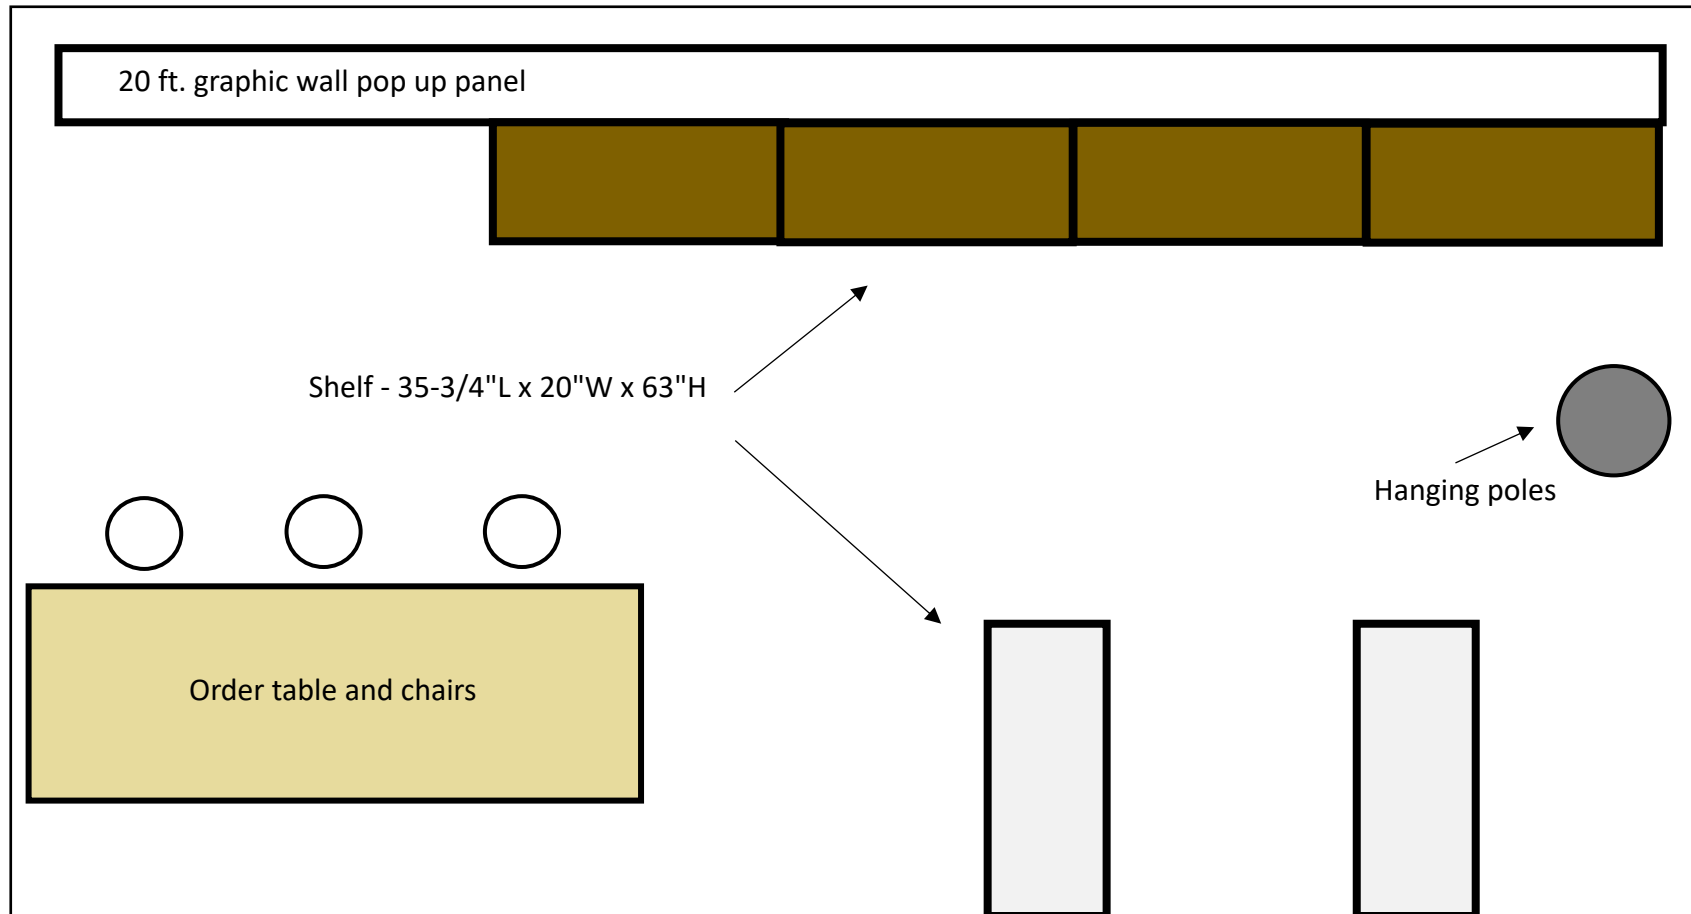

Package #1A

Booth size - 10x30

- 20 ft. graphic wall pop up panel
- **Shelf - 35-3/4\"L x 20\"W x 63\"H (2 white)**
- **Shelf - 35-3/4\"L x 20\"W x 63\"H (6 brown)**
- Tablecloth – 8ft.
- Hanging basket poles (2)

Package #2

Booth size - 10x20

- 20 ft. graphic wall pop up panel
- **Small Shelf - 28.8\"L x 13\"W x 35.4\"H (3 white)**
- **Shelf - 35-3/4\"L x 20\"W x 63\"H (4 brown)**
- Tablecloth – 6ft. (2)
- Hanging basket poles (1)

Package #3

Booth size - 10x20

- 20 ft. graphic wall pop up panel
- **Shelf - 35-3/4\"L x 20\"W x 63\"H (4 brown)**
- **Shelf - 35-3/4\"L x 20\"W x 63\"H (2 white)**
- Tablecloth – 6ft. (1)
- Hanging basket poles (1)

Package #4A

Booth size - 10x20

- 10 ft. graphic wall pop up panel
- **Shelf - 35-3/4\"L x 20\"W x 63\"H (5 brown)**
- **Small Shelf - 28.8\"L x 13\"W x 35.4\"H (2 white)**
- Tablecloth – 6ft. (1)
- Cannabis pull-up banner (1)