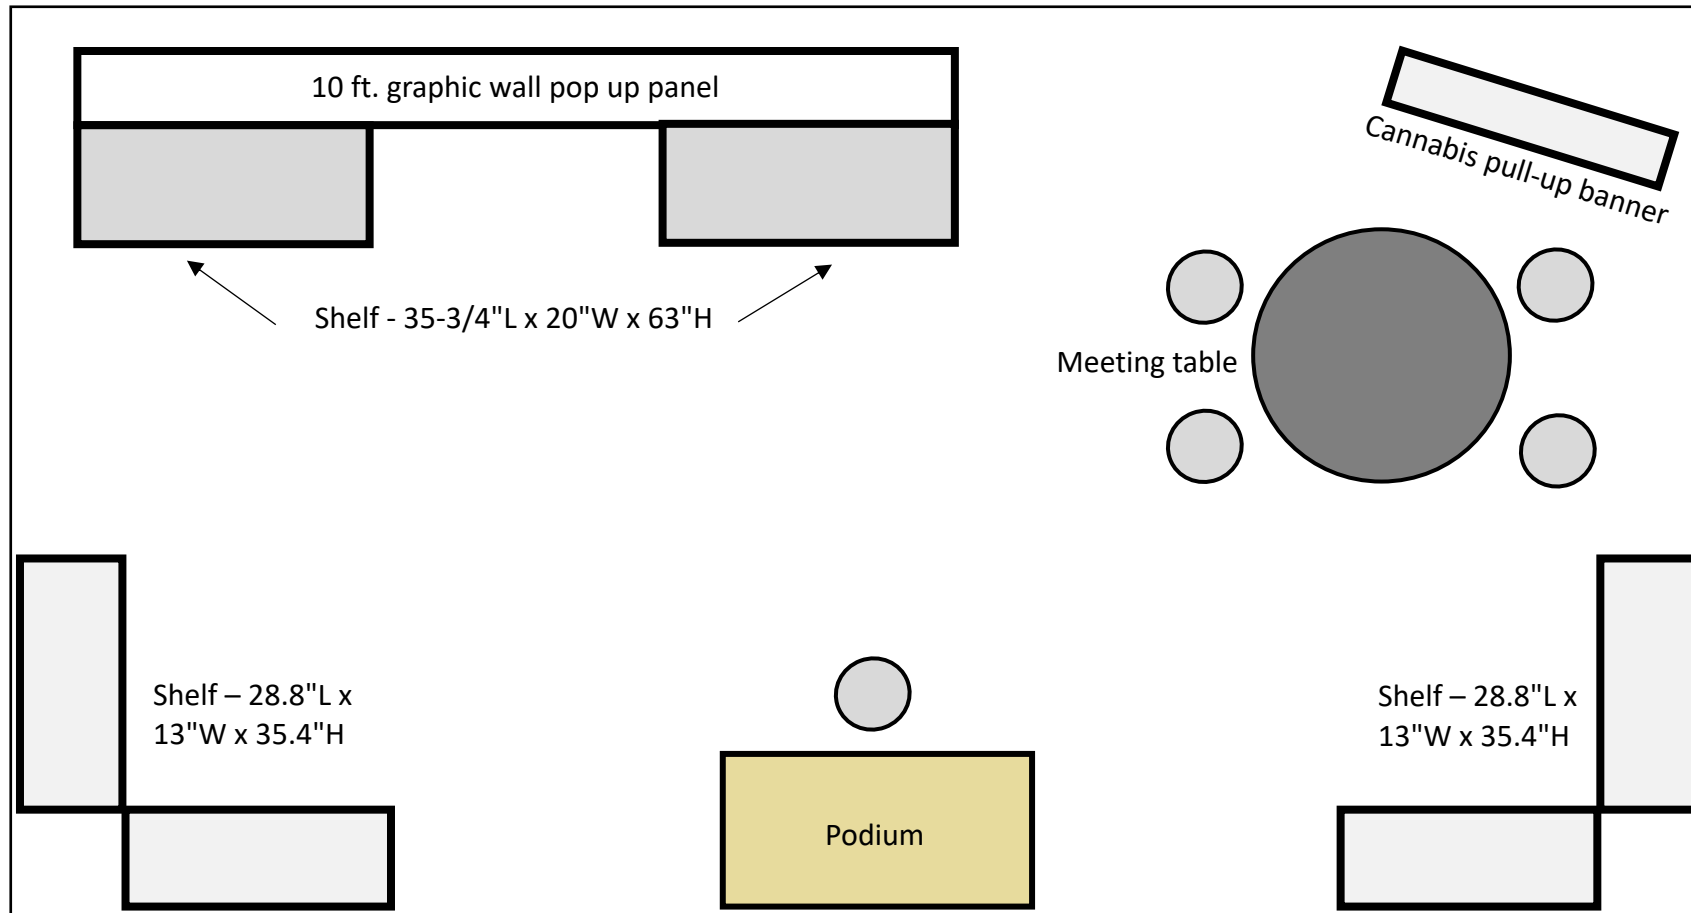

Package #5

Booth size - 10x10

- 10 ft. graphic wall pop up panel
- **Shelf - 35-3/4"L x 20"W x 63"H (3 brown)**
- **Small Shelf - 28.8"L x 13"W x 35.4"H (2 white)**
- Tablecloth – 6 ft. (1)
- Hanging basket poles (1)

Package #6

Booth size - 10x10 (Cannabis)

- 10 ft. graphic wall pop up panel (Cannabis)
- **Shelf - 35-3/4"L x 20"W x 63"H (2 silver)**
- **Small Shelf - 28.8"L x 13"W x 35.4"H (2 white)**
- Branded counter graphic (Cannabis)
- Tabletop clear literature stand (1)
- **Do not send Tablecloth**

Package #7

Booth size - 10x10 (Cannabis)

- 10 ft. graphic wall pop up panel (Cannabis)
- **Shelf - 35-3/4"L x 20"W x 63"H (2 silver)**
- **Small Shelf - 28.8"L x 13"W x 35.4"H (2 white)**
- 6ft Tablecloth
- Tabletop clear literature stand (1)
- **Do not send podium wrap**

Package #8

Booth size - 10x20 (Cannabis)

- 10 ft. graphic wall pop up panel
- **Shelf - 35-3/4"L x 20"W x 63"H (2 silver)**
- **Small Shelf - 28.8"L x 13"W x 35.4"H (4 white)**
- Podium with branded cover
- Cannabis pull-up banner (1)
- Order meeting table from show services (1 counter height/4 chairs)